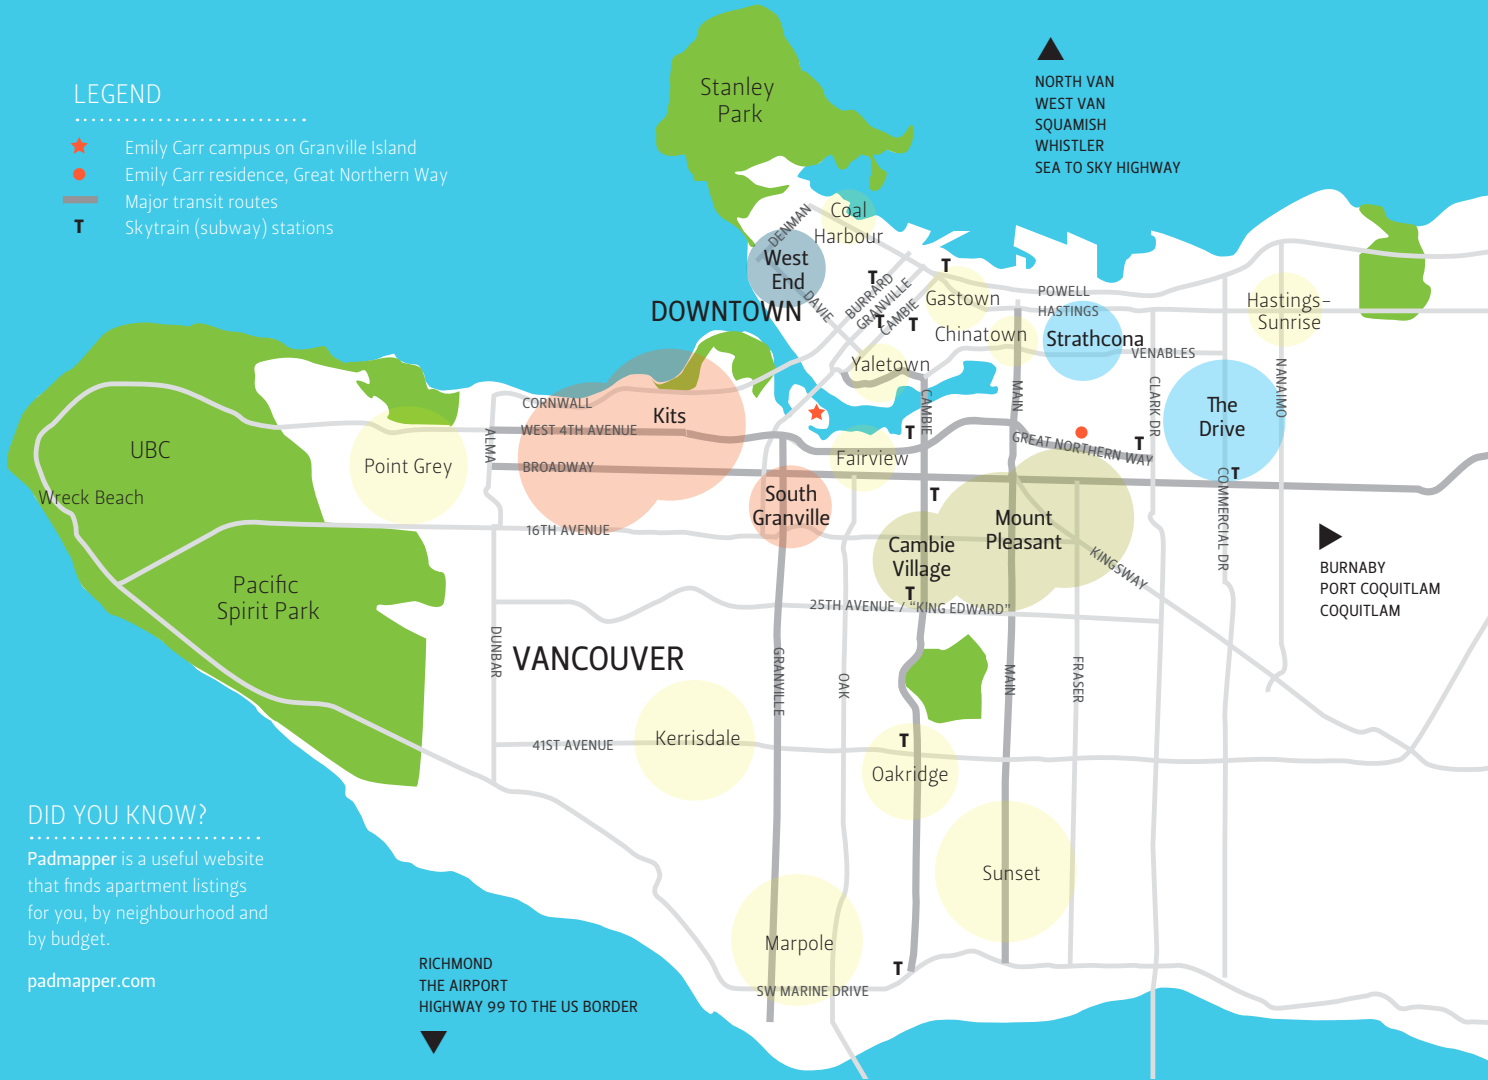

LEGEND

- ★ Emily Carr campus on Granville Island
- Emily Carr residence, Great Northern Way
- Major transit routes
- T Skytrain (subway) stations

DID YOU KNOW?

Padmapper is a useful website that finds apartment listings for you, by neighbourhood and by budget.

padmapper.com

RICHMOND
THE AIRPORT
HIGHWAY 99 TO THE US BORDER

NORTH VAN
WEST VAN
SQUAMISH
WHISTLER
SEA TO SKY HIGHWAY

BURNABY
PORT COQUITLAM
COQUITLAM